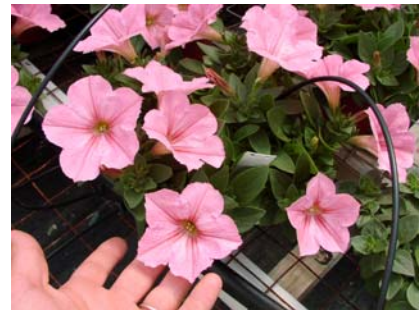

Serengeti® Tri-Color basket