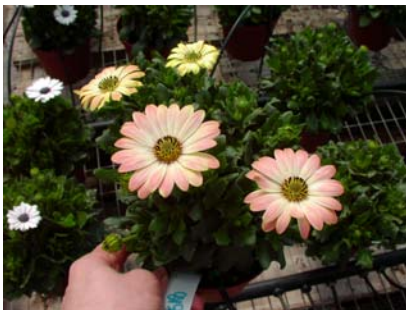

Zion™ Pink Sand
Famous™ Pink Vein